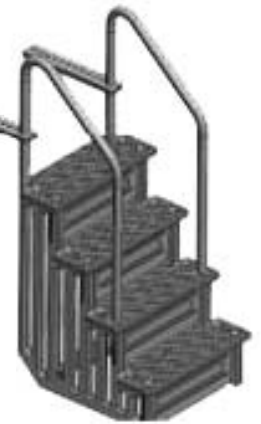

The Prince
Above Ground Drop-In Step
48-52"
Available
March 2012