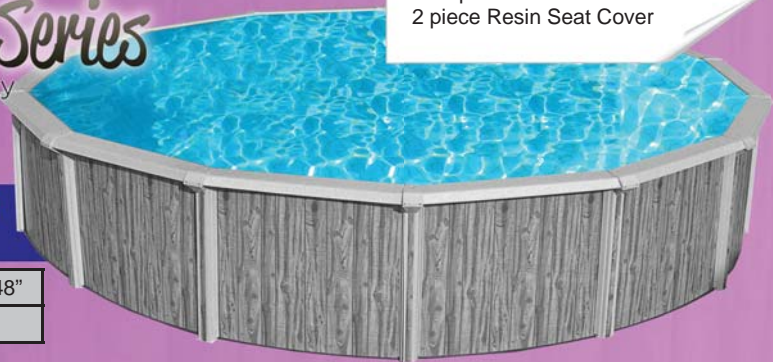

Pro 6" Series

15 Year Warranty

6" Top Seats
2 piece Resin Seat Cover

AVAILABLE WITH
BAYVIEW WALL

Round	24'x48"
Price	

7" Resin Coated Top Seats
6 1/2" x 2 1/2" Resin (Siltex) Coated
Steel Uprights