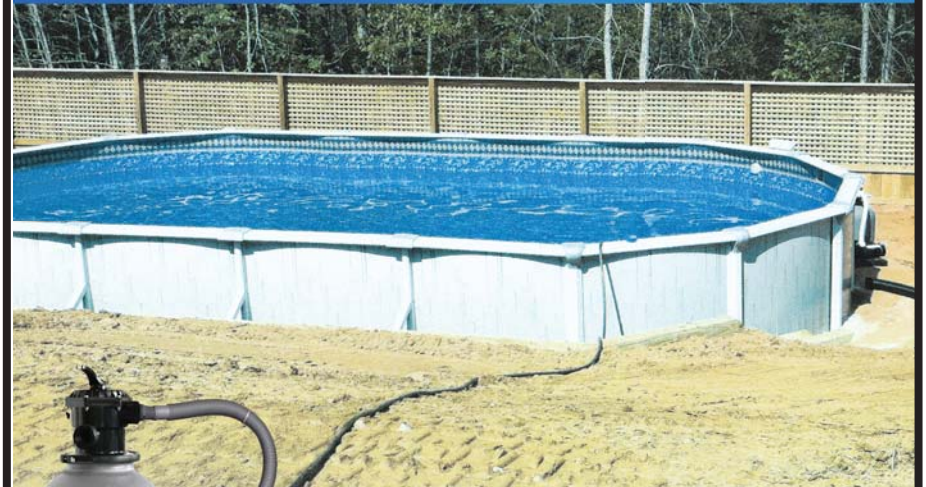

# 2012 Liner Selection

Printed Bottom Overlap  
20 mil

Blue Illusion Overlap  
25 mil

Deep Ocean Beaded  
25 mil

Augusta Beaded  
20 mil

*Associated Leisure's*  
**Enjoy 2012 in your own backyard!**

**18" Sand Filter with 3/4 HP Pump  
Available March 2012**